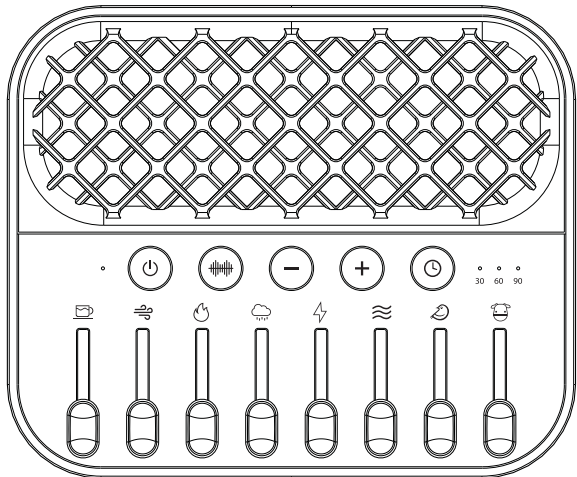

1 

2 

SYMBOL	PRESS	FUNCTION
	Long press (3s)	Power ON/OFF
	Short press	Mute (LED blinking)/Unmute
	Long press (3s)	Select white noise or natural mixer sounds
	Short press	Switch between white noise sounds
	Short press	Volume down
	Short press	Volume up
	Short press	Set sleep timer 30-60-90 minutes