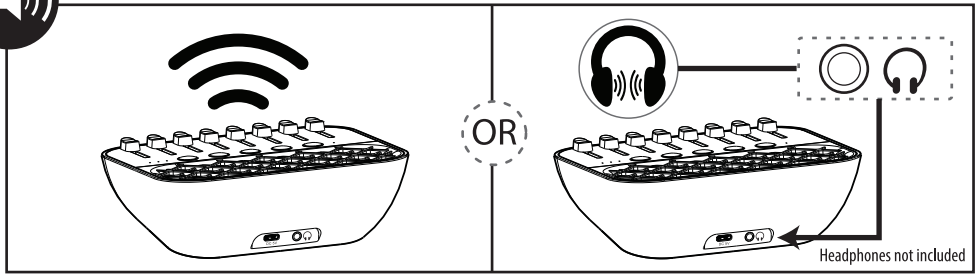

1 

2 

SYMBOL	PRESS	FUNCTION
	Long press (3s)	Power ON/OFF
	Short press	Mute (LED blinking)/Unmute
	Long press (3s)	Select white noise or natural mixer sounds
	Short press	Switch between white noise sounds
	Short press	Volume down
	Short press	Volume up
	Short press	Set sleep timer 30-60-90 minutes