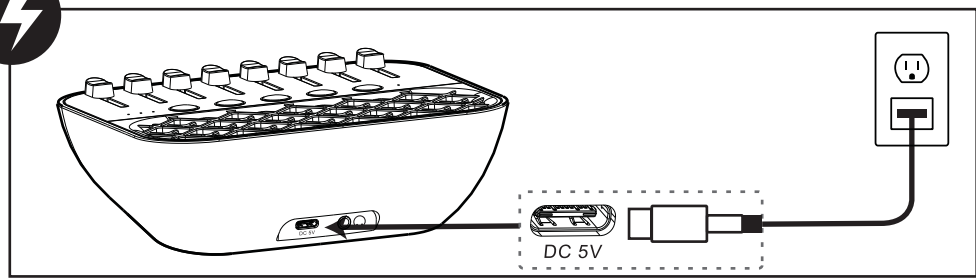

1 

2 

SYMBOL	PRESS	FUNCTION
	Long press (3s)	Power ON/OFF
	Short press	Mute (LED blinking)/Unmute
	Long press (3s)	Select white noise or natural mixer sounds
	Short press	Switch between white noise sounds
	Short press	Volume down
	Short press	Volume up
	Short press	Set sleep timer 30-60-90 minutes