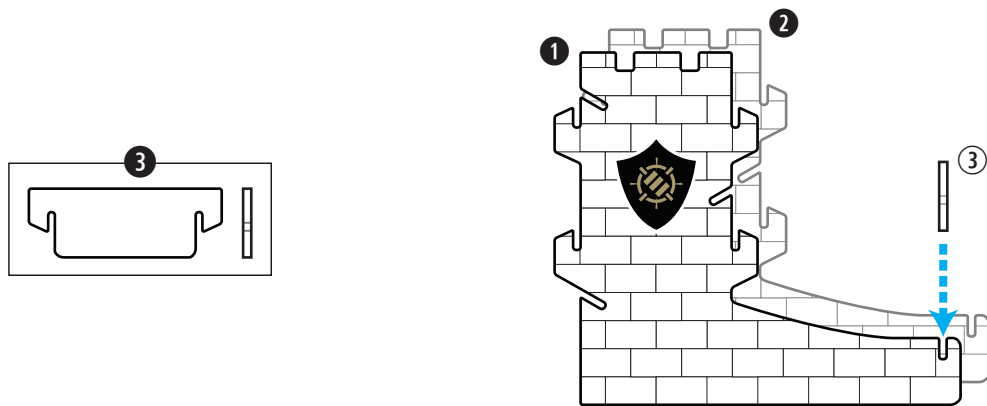

ASSEMBLY INSTRUCTIONS · INSTRUCTIONS DE MONTAGE

ENHANCE TABLETOP DICE TOWER

Product contents
L'emballage contient

- 1 Left side panel
- 2 Right side panel
- 3 Front blank panel
- 4 Large ramp
- 5 Small ramps (2)
- 6 Front drawbridge panel
- 7 Rear window panel

USER GUIDE · GUIDE DE L'UTILISATEUR

ENHANCE
TABLETOP DICE TOWER

REGISTER NOW

ENREGISTRER

This product comes with a 1 year limited warranty.
Register this product within 30 days of sale to activate a complimentary 2 year warranty extension and receive free advanced technical support. Learn more and register now.

Ce produit a une garantie limitée de 1 an.
Enregistrez ce produit dans les 30 jours suivant son achat pour activer l'extension de garantie de 2 ans et bénéficier de notre service après-vente gratuit. Pour en savoir plus, enregistrez ce produit dès à présent.

ENHANCEgaming.com/warranty

BECOME A VIP

LIKE US ON FACEBOOK

Free Product Giveaways
Exclusive Discounts
Sneak Peek at New Products
And More VIP Perks!

Join Our Community
and Stay Up-To-Date
with News & Promotions

AccessoryPower.com/VIPclub

Facebook.com/AccessoryPower

IN LESS THAN 30 SECONDS

Need help with this product?
Besoin d'assistance sur ce produit?
¿Necesita ayuda con este producto?
Benötigen Sie Hilfe bei diesem Produkt?
Hai bisogno di aiuto per questo prodotto?
购买的产品 · 是否需要提供协助?

ENHANCEgaming.com/support

This product comes with a limited warranty, the acceptance of which is a condition of sale. For details visit ENHANCEgaming.com/warranty

Manufactured in China. Designed in California.

Ce produit est couvert par une garantie limitée, dont l'acceptation est une condition de vente. Pour plus de détails, visitez ENHANCEgaming.com/warranty

Fabrique en Chine. Conçu en Californie.

WARNING: This product can expose you to chemicals including DEHP, which is known to the State of California to cause cancer and birth defects or other reproductive harm. For more information go to www.P65Warnings.ca.gov

Assembled dimensions: 7 x 6.15 x 3.35 inches
Weight: 6.6 ounces

Dimensions assemblées: 17.8 x 15.6 x 8.5 cm
Poids: 187.10 g

YouTube.com/AccessoryPower
Facebook.com/AccessoryPower
Instagram.com/AccessoryPower

ENHANCEgaming.com/recycle

ENHANCE
TABLETOP Dice Tower
MODEL NUMBER: ENTADT100CLEW