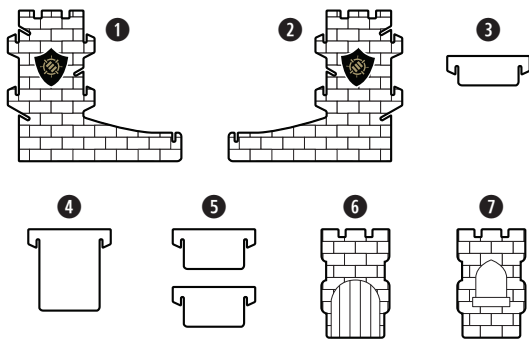

ASSEMBLY INSTRUCTIONS · INSTRUCTIONS DE MONTAGE

ENHANCE TABLETOP DICE TOWER

Product contents
L'emballage contient

- 1 Left side panel
- 2 Right side panel
- 3 Front blank panel
- 4 Large ramp
- 5 Small ramps (2)
- 6 Front drawbridge panel
- 7 Rear window panel

USER GUIDE · GUIDE DE L'UTILISATEUR

ENHANCE
TABLETOP DICE TOWER

REGISTER NOW

ENREGISTRER

This product comes with a 1 year limited warranty.
Register this product within 30 days of sale to activate a complimentary 2 year warranty extension and receive free advanced technical support. Learn more and register now.

Ce produit a une garantie limitée de 1 an.
Enregistrez ce produit dans les 30 jours suivant son achat pour activer l'extension de garantie de 2 ans et bénéficier de notre service après-vente gratuit. Pour en savoir plus, enregistrez ce produit dès à présent.

ENHANCEgaming.com/warranty