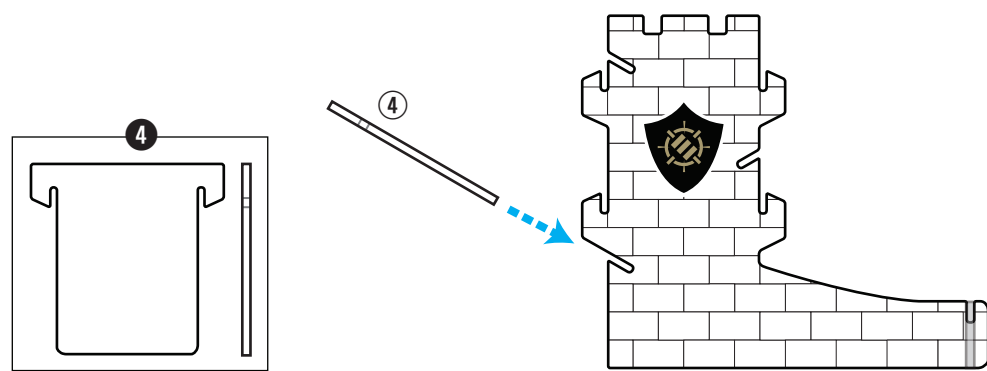

ASSEMBLY INSTRUCTIONS · INSTRUCTIONS DE MONTAGE

ENHANCE TABLETOP DICE TOWER

Product contents
L'emballage contient

- 1 Left side panel
- 2 Right side panel
- 3 Front blank panel
- 4 Large ramp
- 5 Small ramps (2)
- 6 Front drawbridge panel
- 7 Rear window panel

USER GUIDE · GUIDE DE L'UTILISATEUR

ENHANCE
TABLETOP DICE TOWER

REGISTER NOW

ENREGISTRER

This product comes with a 1 year limited warranty.
Register this product within 30 days of sale to activate a complimentary 2 year warranty extension and receive free advanced technical support. Learn more and register now.

Ce produit a une garantie limitée de 1 an.
Enregistrez ce produit dans les 30 jours suivant son achat pour activer l'extension de garantie de 2 ans et bénéficier de notre service après-vente gratuit. Pour en savoir plus, enregistrez ce produit dès à présent.

ENHANCEgaming.com/warranty

BECOME A VIP

LIKE US ON FACEBOOK

Free Product Giveaways
Exclusive Discounts
Sneak Peek at New Products
And More VIP Perks!

Join Our Community
and Stay Up-To-Date
with News & Promotions

AccessoryPower.com/VIPclub

Facebook.com/AccessoryPower

IN LESS THAN 30 SECONDS

Need help with this product?
Besoin d'assistance sur ce produit?
¿Necesita ayuda con este producto?
Benötigen Sie Hilfe bei diesem Produkt?
Hai bisogno di aiuto per questo prodotto?
购买的产品 · 是否需要提供协助?

ENHANCEgaming.com/support

This product comes with a limited warranty, the acceptance of which is a condition of sale. For details visit ENHANCEgaming.com/warranty

Manufactured in China. Designed in California.

Ce produit est couvert par une garantie limitée, dont l'acceptation est une condition de vente. Pour plus de détails, visitez ENHANCEgaming.com/warranty

Fabrique en Chine. Conçu en Californie.

WARNING: This product can expose you to chemicals including DEHP, which is known to the State of California to cause cancer and birth defects or other reproductive harm. For more information go to www.P65Warnings.ca.gov

Assembled dimensions: 7 x 6.15 x 3.35 inches
Weight: 6.6 ounces

Dimensions assemblées: 17.8 x 15.6 x 8.5 cm
Poids: 187.10 g

YouTube.com/AccessoryPower
Facebook.com/AccessoryPower
Instagram.com/AccessoryPower

ENHANCEgaming.com/recycle

ENHANCE
TABLETOP Dice Tower
MODEL NUMBER: ENTADT100CLEW