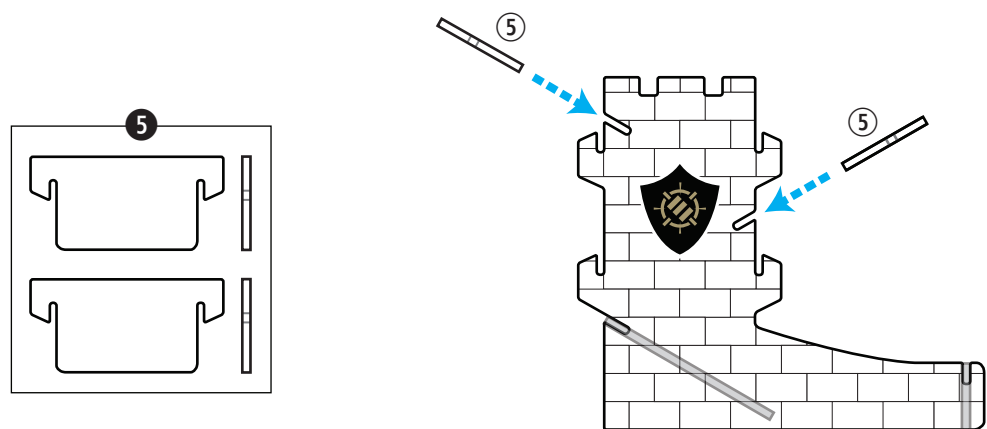

ASSEMBLY INSTRUCTIONS · INSTRUCTIONS DE MONTAGE

ENHANCE TABLETOP DICE TOWER

Product contents
L'emballage contient

- 1 Left side panel
- 2 Right side panel
- 3 Front blank panel
- 4 Large ramp
- 5 Small ramps (2)
- 6 Front drawbridge panel
- 7 Rear window panel

USER GUIDE · GUIDE DE L'UTILISATEUR

ENHANCE
TABLETOP DICE TOWER

REGISTER NOW

ENREGISTRER

This product comes with a 1 year limited warranty.
Register this product within 30 days of sale to activate a complimentary 2 year warranty extension and receive free advanced technical support. Learn more and register now.

Ce produit a une garantie limitée de 1 an.
Enregistrez ce produit dans les 30 jours suivant son achat pour activer l'extension de garantie de 2 ans et bénéficier de notre service après-vente gratuit. Pour en savoir plus, enregistrez ce produit dès à présent.

ENHANCEgaming.com/warranty

BECOME A VIP

LIKE US ON FACEBOOK

Free Product Giveaways
Exclusive Discounts
Sneak Peek at New Products
And More VIP Perks!

Join Our Community
and Stay Up-To-Date
with News & Promotions

AccessoryPower.com/VIPclub

Facebook.com/AccessoryPower

IN LESS THAN 30 SECONDS

Need help with this product?
Besoin d'assistance sur ce produit?
¿Necesita ayuda con este producto?
Benötigen Sie Hilfe bei diesem Produkt?
Hai bisogno di aiuto per questo prodotto?
购买的产品 · 是否需要提供协助?

ENHANCEgaming.com/support

This product comes with a limited warranty, the acceptance of which is a condition of sale. For details visit ENHANCEgaming.com/warranty

Manufactured in China. Designed in California.

Ce produit est couvert par une garantie limitée, dont l'acceptation est une condition de vente. Pour plus de détails, visitez ENHANCEgaming.com/warranty

Fabrique en Chine. Conçu en Californie.

WARNING: This product can expose you to chemicals including DEHP, which is known to the State of California to cause cancer and birth defects or other reproductive harm. For more information go to www.P65Warnings.ca.gov

Assembled dimensions: 7 x 6.15 x 3.35 inches
Weight: 6.6 ounces

Dimensions assemblées: 17.8 x 15.6 x 8.5 cm
Poids: 187.10 g

YouTube.com/AccessoryPower
Facebook.com/AccessoryPower
Instagram.com/AccessoryPower

ENHANCEgaming.com/recycle

ENHANCE
TABLETOP Dice Tower
MODEL NUMBER: ENTADT100CLEW