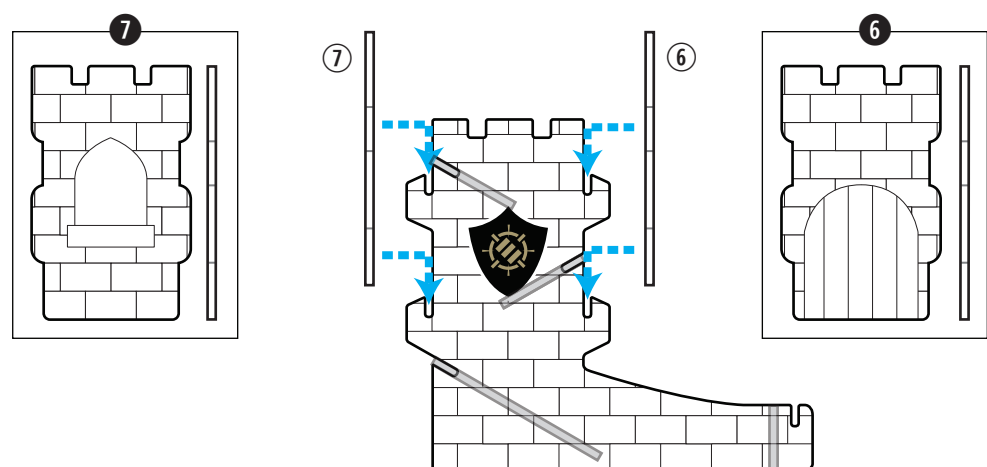

ASSEMBLY INSTRUCTIONS · INSTRUCTIONS DE MONTAGE

ENHANCE TABLETOP DICE TOWER

Product contents
L'emballage contient

- 1 Left side panel
- 2 Right side panel
- 3 Front blank panel
- 4 Large ramp
- 5 Small ramps (2)
- 6 Front drawbridge panel
- 7 Rear window panel

USER GUIDE · GUIDE DE L'UTILISATEUR

ENHANCE
TABLETOP DICE TOWER

REGISTER NOW

ENREGISTRER

This product comes with a 1 year limited warranty.
Register this product within 30 days of sale to activate a complimentary 2 year warranty extension and receive free advanced technical support. Learn more and register now.

Ce produit a une garantie limitée de 1 an.
Enregistrez ce produit dans les 30 jours suivant son achat pour activer l'extension de garantie de 2 ans et bénéficier de notre service après-vente gratuit. Pour en savoir plus, enregistrez ce produit dès à présent.

ENHANCEgaming.com/warranty

BECOME A VIP

LIKE US ON FACEBOOK

Free Product Giveaways
Exclusive Discounts
Sneak Peek at New Products
And More VIP Perks!

Join Our Community
and Stay Up-To-Date
with News & Promotions

AccessoryPower.com/VIPclub

Facebook.com/AccessoryPower

IN LESS THAN 30 SECONDS

Need help with this product?
Besoin d'assistance sur ce produit?
¿Necesita ayuda con este producto?
Benötigen Sie Hilfe bei diesem Produkt?
Hai bisogno di aiuto per questo prodotto?
购买的产品 · 是否需要提供协助?

ENHANCEgaming.com/support

This product comes with a limited warranty, the acceptance of which is a condition of sale. For details visit ENHANCEgaming.com/warranty

Manufactured in China. Designed in California.

Ce produit est couvert par une garantie limitée, dont l'acceptation est une condition de vente. Pour plus de détails, visitez ENHANCEgaming.com/warranty

Fabrique en Chine. Conçu en Californie.

WARNING: This product can expose you to chemicals including DEHP, which is known to the State of California to cause cancer and birth defects or other reproductive harm. For more information go to www.P65Warnings.ca.gov

Assembled dimensions: 7 x 6.15 x 3.35 inches
Weight: 6.6 ounces

Dimensions assemblées: 17.8 x 15.6 x 8.5 cm
Poids: 187.10 g

YouTube.com/AccessoryPower
Facebook.com/AccessoryPower
Instagram.com/AccessoryPower

ENHANCEgaming.com/recycle

ENHANCE
TABLETOP Dice Tower
MODEL NUMBER: ENTADT100CLEW