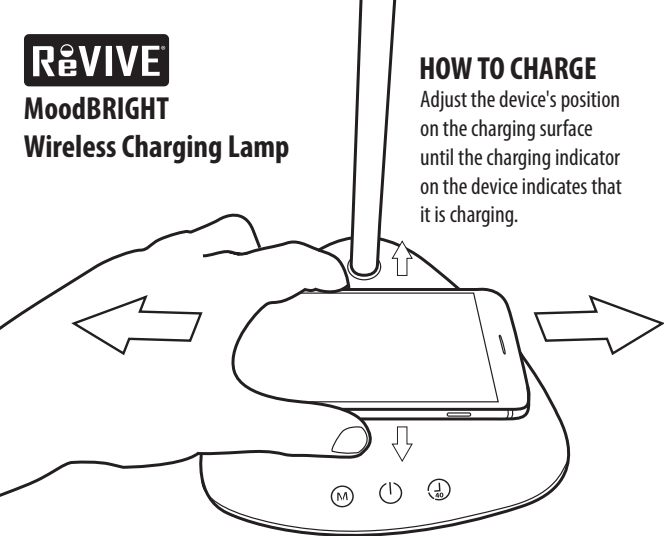

ReVIVE

MoodBRIGHT

Wireless Charging Lamp

HOW TO CHARGE

Adjust the device's position on the charging surface until the charging indicator on the device indicates that it is charging.

NEED HELP CHARGING?

Watch the how to charge video at: AccessoryPower.com/wirelesscharging
or call us at 866-796-7324